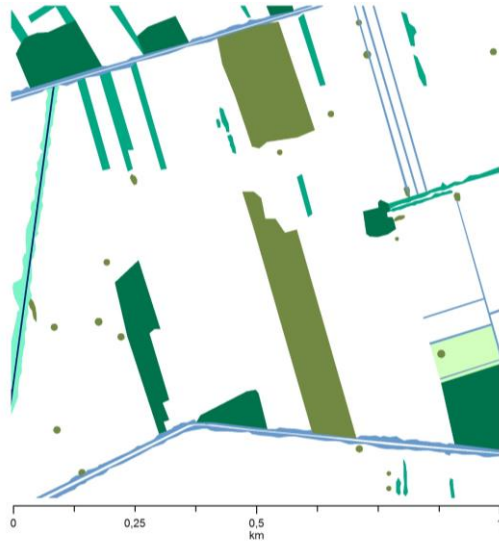

Landuse in Barje test area

- grey built-up
- orange fields
- green meadows
- dark green forests and overgrown areas

Landscape features in Barje test area

- dark green trees and shrubs
- medium green forest patches
- blue irrigation ditches
- light green hedges
- light blue riverine vegetation
- light green wet meadows
- dark blue water

»Barje« by Mateja Kregar Tršar

spatial context

+ landscape features

< landscape

The making of the landscape: landscape is more than the sum of its elements.